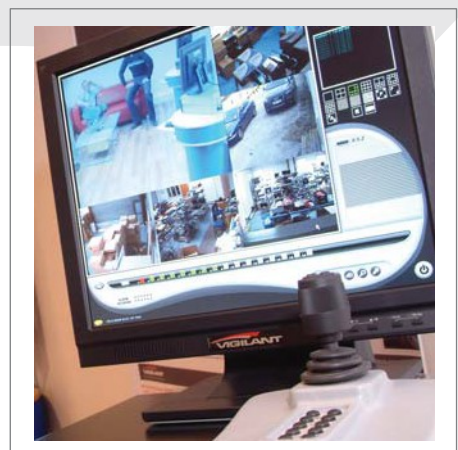

MIDI PRO SERIES

The Vigilant Midi-Pro DVR SERIES

is simple, powerful & flexible.

The Midi-Pro is specifically designed for small to medium sized systems.

Vigilant Midi – Pro SERIES provides simple convenience, with an easy to use intuitive interface. we provide the midi-pro series in 4 channel 9 channel and 16 channel solutions.

KEY FEATURES

- FULL PENTAPLEX OPERATION (LIVE, PLAYBACK, REMOTE VIEWING, RECORD, & BACK UP SIMULTANEOUSLY)
- H-264/M-PEG 4 + M-JPEG COMPRESSION
- TCP/IP CONTROL THROUGH REMOTE SOFTWARE (SUPPLIED WITH EVERY DVR)
- BUILT IN DVD-RW
- MULTIPLE PICTURE QUALITIES AND RESOLUTIONS
- BUILT IN MOTION DETECTION
- NETWORK READY
- SINGLE OR MULTI CHANNEL AUDIO SUPPORT CASH REGISTER (POS INTERFACING)
- CENTRAL STATION ENABLED*(CONTACT US FOR REGISTERED STATIONS)
- FULL TECHNICAL SUPPORT AND ENGINEER TRAINING
- MANUFACTURED IN THE UK.