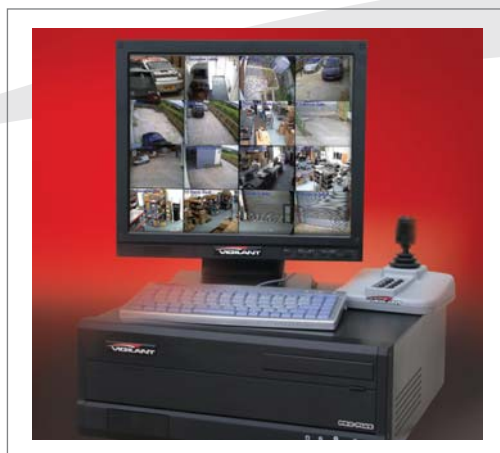

## PRO PLUS SERIES

Vigilant Pro Plus Series DVR is simple, powerful & flexible. from small systems to large enterprise systems the pro plus series provides simple convenience with an easy to use intuitive interface, Vigilant Pro Plus Series is available in 4/8/16/20 and 32 channel solutions.

### KEY FEATURES

- FULL PENTAPLEX OPERATION (LIVE, PLAYBACK, REMOTE VIEWING, RECORD, & BACK UP SIMULTANEOUSLY)
- MPEG 4 COMPRESSION
- TCP/IP CONTROL THROUGH REMOTE SOFTWARE (SUPPLIED WITH BUILT IN DVR-RW)
- BUILT IN DVD-RW
- MULTIPLE PICTURE QUALITIES AND RESOLUTIONS
- BUILT IN MOTION DETECTION
- NETWORK READY
- SINGLE OR MULTI CHANNEL AUDIO SUPPORT
- PTZ CONTROL
- FULL TECHNICAL SUPPORT AND ENGINEER TRAINING
- MANUFACTURED IN THE UK.