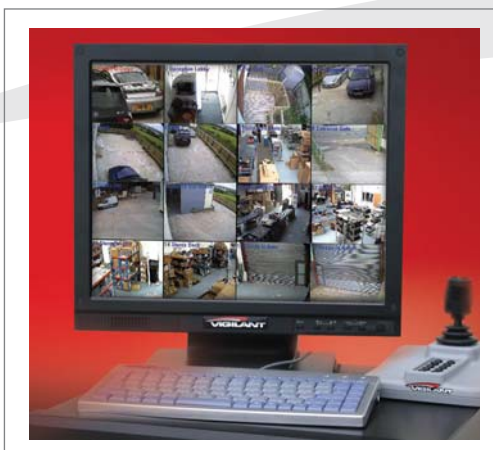

X-PROSERVER

Vigilant X-Pro Server is simple, powerful & flexible. From small systems to large enterprise systems the X-Pro Server provides simple convenience with an easy to use intuitive interface, Vigilant X-Pro Server is available in 4/8/16/20 and 32 channel solutions.

KEY FEATURES

- FULL PENTAPLEX OPERATION (LIVE, PLAYBACK, REMOTE VIEWING, RECORD, & BACK UP SIMULTANEOUSLY)
- MPEG 4 COMPRESSION
- TCP/IP CONTROL THROUGH REMOTE SOFTWARE (SUPPLIED WITH BUILT IN DVR-RW)
- BUILT IN DVD-RW
- MULTIPLE PICTURE QUALITIES AND RESOLUTIONS
- BUILT IN MOTION DETECTION
- NETWORK READY
- SINGLE OR MULTI CHANNEL AUDIO SUPPORT
- PTZ CONTROL
- FULL TECHNICAL SUPPORT AND ENGINEER TRAINING
- MANUFACTURED IN THE UK.