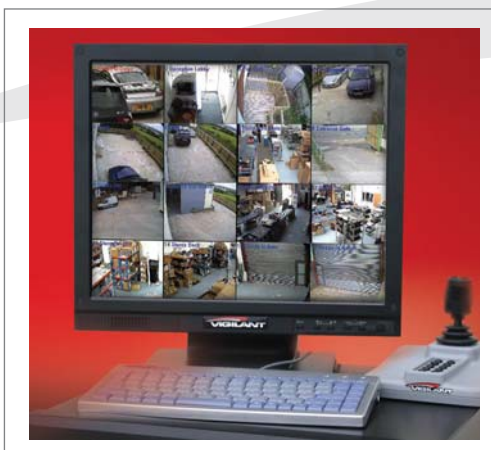

X-PROSERVER

Vigilant X-Pro Server is simple,
powerful & flexible.
From small systems to large
enterprise systems the X-Pro
Server provides simple
convenience with an easy to use
intuitive interface, Vigilant X-Pro
Server is available in 4/8/16/20
and 32 channel solutions.

KEY FEATURES

- FULL PENTAPLEX OPERATION (LIVE, PLAYBACK, REMOTE VIEWING, RECORD, & BACK UP SIMULTANEOUSLY)
- MPEG 4 COMPRESSION
- TCP/IP CONTROL THROUGH REMOTE SOFTWARE (SUPPLIED WITH BUILT IN DVR-RW)
- BUILT IN DVD-RW
- MULTIPLE PICTURE QUALITIES AND RESOLUTIONS
- BUILT IN MOTION DETECTION
- NETWORK READY
- SINGLE OR MULTI CHANNEL AUDIO SUPPORT
- PTZ CONTROL
- FULL TECHNICAL SUPPORT AND ENGINEER TRAINING
- MANUFACTURED IN THE UK.