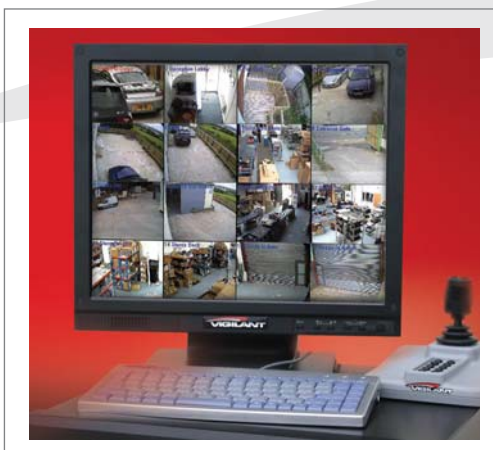

X-PROSERVER

Vigilant X-Pro Server is simple,
powerful & flexible.

From small systems to large
enterprise systems the X-Pro

Server provides simple

convenience with an easy to use

intuitive interface, Vigilant X-Pro

Server is available in 4/8/16/20

and 32 channel solutions.

KEY FEATURES

- FULL PENTAPLEX OPERATION
(LIVE, PLAYBACK, REMOTE VIEWING,
RECORD, & BACK UP SIMULTANEOUSLY)
- MPEG 4 COMPRESSION
- TCP/IP CONTROL THROUGH REMOTE SOFTWARE
(SUPPLIED WITH BUILT IN DVR-RW)
- BUILT IN DVD-RW
- MULTIPLE PICTURE QUALITIES AND RESOLUTIONS
- BUILT IN MOTION DETECTION
- NETWORK READY
- SINGLE OR MULTI CHANNEL AUDIO SUPPORT
- PTZ CONTROL
- FULL TECHNICAL SUPPORT AND ENGINEER TRAINING
- MANUFACTURED IN THE UK.