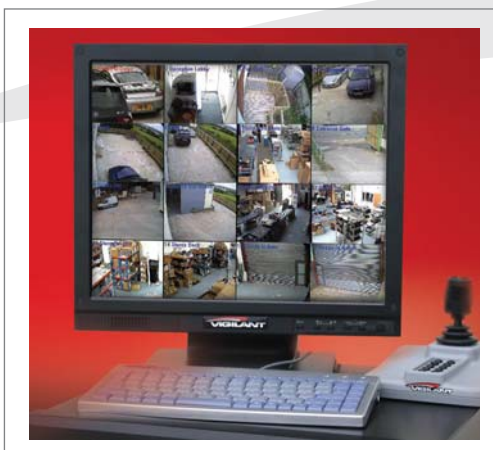

X-PROSERVER

Vigilant X-Pro Server is simple,
powerful & flexible.

From small systems to large
enterprise systems the X-Pro

Server provides simple

convenience with an easy to use

intuitive interface, Vigilant X-Pro

Server is available in 4/8/16/20

and 32 channel solutions.

KEY FEATURES

- FULL PENTAPLEX OPERATION
(LIVE, PLAYBACK, REMOTE VIEWING,
RECORD, & BACK UP SIMULTANEOUSLY)
- MPEG 4 COMPRESSION
- TCP/IP CONTROL THROUGH REMOTE SOFTWARE
(SUPPLIED WITH BUILT IN DVR-RW)
- BUILT IN DVD-RW
- MULTIPLE PICTURE QUALITIES AND RESOLUTIONS
- BUILT IN MOTION DETECTION
- NETWORK READY
- SINGLE OR MULTI CHANNEL AUDIO SUPPORT
- PTZ CONTROL
- FULL TECHNICAL SUPPORT AND ENGINEER TRAINING
- MANUFACTURED IN THE UK.

UN-INTERRUPTIBLE POWER SUPPLY

- UPS-650

- USB PTZ CONTROLLER

VIG/16/100/1280

SPECIFICATION

FEATURES

Camera inputs	16 channel
Frame rate for monitoring	Live display - 400fps(PAL)
Frame rate for recording	Max. 100 fps (PAL)
Compression algorithm	MJPEG, M-MPEG (Selectable)
Image size (resolution)	NTSC 320x240, 640x240, 640x480
PAL	352x288, 704x288, 720x576
System CPU	P4-3.2GHz
System Memory	512MB
HDD Size	1280GB
Analog Video out put	Yes
No. of sensor input	16 channel
No. of alarm output	4 channel
P/T/Z Camera control	Yes
Network for remote	TCP/IP based network, LAN, PSTN, ISDN
Remote control	Setting, Display control, Relay output, P/T/Z camera
Remote transmission	View, playback, notification
Watchdog	Yes
Time date stamp	Yes
Multi users control	Yes (by registration)
Sound record	5 channel
Image Authentication	Yes
Data back up	DVD, DAT, HDD, CD-RW,Lan
Case	Rackmount case
Operation System	Windows XP